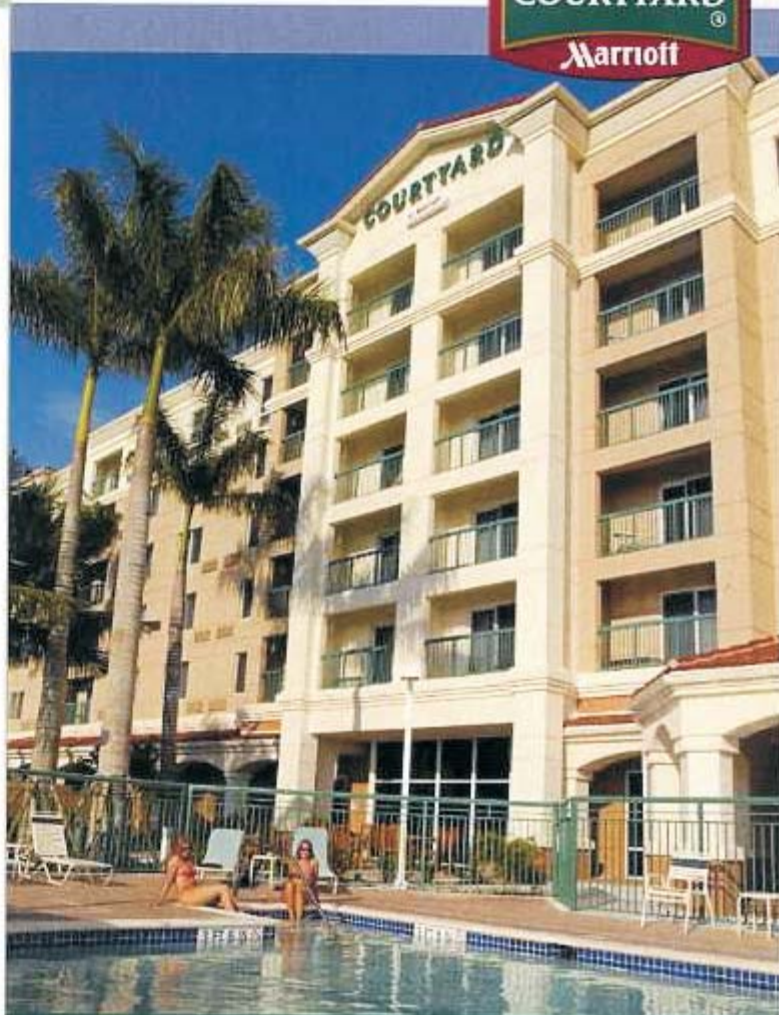

Weston, Florida

Courtyard® by Marriott®
Fort Lauderdale Weston