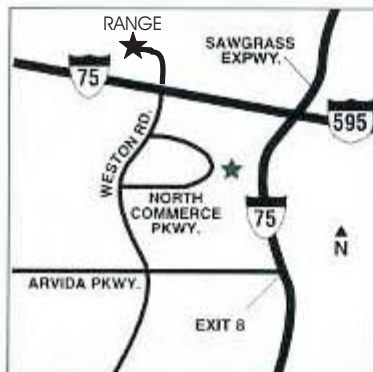

**Nearby Restaurants**

(Walking Distance)  
 Max's Grille • Lucille's • Il Toscano  
 • Flanagan's • Baja Mexican Grill  
 (Nearby)  
 Over 100 local eateries

**Directions**

From Fort Lauderdale Airport: Take I-595 West to I-75 South. Take Exit 15, Arvida Pkwy. West. Turn right on Weston Rd. Turn right on North Commerce Pkwy. Courtyard is on the right.