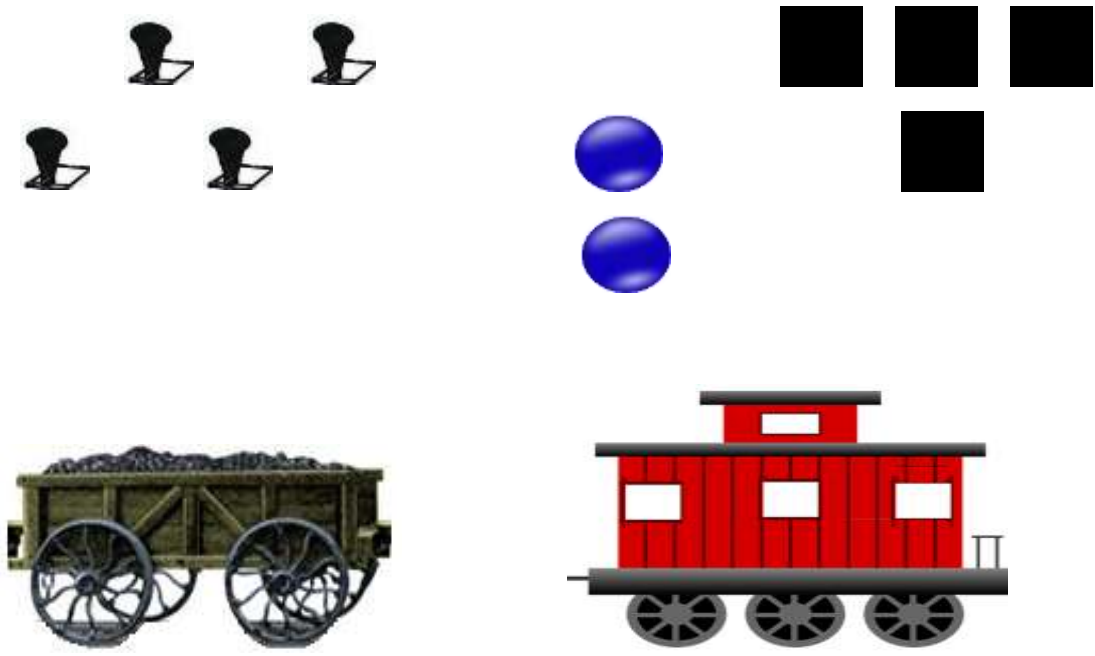

GCGS Mid-Month Match – Sunday, April 18, 2021

Stage 1

Pistols = 10 rds. on left table Rifle – 10 rds. on horse Shotgun – 4+ rds. on right table

Shooting order: pistols, shotgun, rifle

Shooter starts behind left table, hands on hat. Say a line. ATB, with pistols, engage targets double tapping the two outside targets, then double tap sweep all targets starting on the original target. Restage on table. Move to right table. With shotgun, knock 'em down. Move to horse. With rifle repeat pistol instructions.

Stage 2

Pistols – 10 rds. holstered Rifle – 10 rds. on caboose right shelf Shotgun – 4+ on coal car

Shooting order: shotgun, pistols, rifle

Shooter starts behind coal car hands on ammo. Say a line. ATB, engage poppers. Knock 'em down. Restage. Move to left caboose shelf. With pistols engage targets , starting on either target, with a reverse Lawrence Welk sweep. 4,3,2,1. Holster. Move to right shelf. With rifle, with 1st 5 rds., engage targets 1,3,1 using the bottom target, the upper center target and one outside target. With second 5 rds. repeat using the opposite outside target. No double taps.

Stage 3

Pistols – 10 rds. holstered Rifle – 9 rds + reload on right caboose shelf
Shotgun – 4+ on coal car

Shooting order: pistols, shotgun, rifle

Shooter starts at left caboose shelf, hands at Texas Surrender. Say a line. With pistols engage targets 3,2 starting on either target. Holster. With 2nd pistol repeat instructions starting on the opposite target. Holster. Move to coal car. With shotgun knock 'em down. Restage. Move to caboose right shelf. With rifle engage targets with 3 single tap sweeps from the same direction. Reload and engage the bottom target.

Stages 2 & 3

Steel – 2 double black uprights
2 blue uprights
4 large squares
2 large circles
4 poppers
4 bases

Props – 1 coal car
1 caboose

Stage 4

Steel - 3 blue uprights
2 red uprights
1 short red upright
2 double black uprights
2 cowboys
2 Indians
3 large squares
3 large circles
4 poppers
10 bases