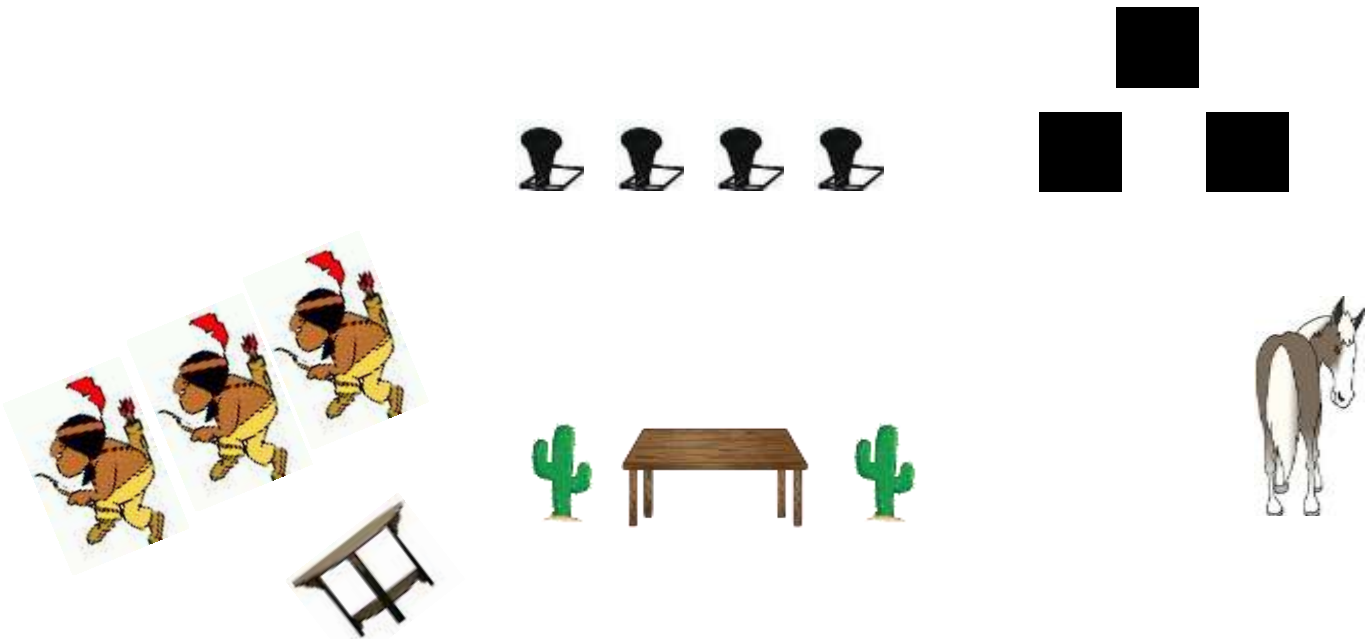

GCGS Mid-Month Match – Sunday, April 18, 2021

Stage 1

Pistols = 10 rds. on left table Rifle – 10 rds. on horse Shotgun – 4+ rds. on right table

Shooting order: pistols, shotgun, rifle

Shooter starts behind left table, hands on hat. Say a line. ATB, with pistols, engage targets double tapping the two outside targets, then double tap sweep all targets starting on the original target. Restage on table. Move to right table. With shotgun, knock 'em down. Move to horse. With rifle repeat pistol instructions.

Stage 2

Pistols – 10 rds. holstered Rifle – 10 rds. on caboose right shelf Shotgun – 4+ on coal car

Shooting order: shotgun, pistols, rifle

Shooter starts behind coal car hands on ammo. Say a line. ATB, engage poppers. Knock 'em down. Restage. Move to left caboose shelf. With pistols engage targets , starting on either target, with a reverse Lawrence Welk sweep. 4,3,2,1. Holster. Move to right shelf. With rifle, with 1st 5 rds., engage targets 1,3,1 using the bottom target, the upper center target and one outside target. With second 5 rds. repeat using the opposite outside target. No double taps.

Stage 3

Pistols – 10 rds. holstered Rifle – 9 rds + reload on right caboose shelf
Shotgun – 4+ on coal car

Shooting order: pistols, shotgun, rifle

Shooter starts at left caboose shelf, hands at Texas Surrender. Say a line. With pistols engage targets 3,2 starting on either target. Holster. With 2nd pistol repeat instructions starting on the opposite target. Holster. Move to coal car. With shotgun knock 'em down. Restage. Move to caboose right shelf. With rifle engage targets with 3 single tap sweeps from the same direction. Reload and engage the bottom target.